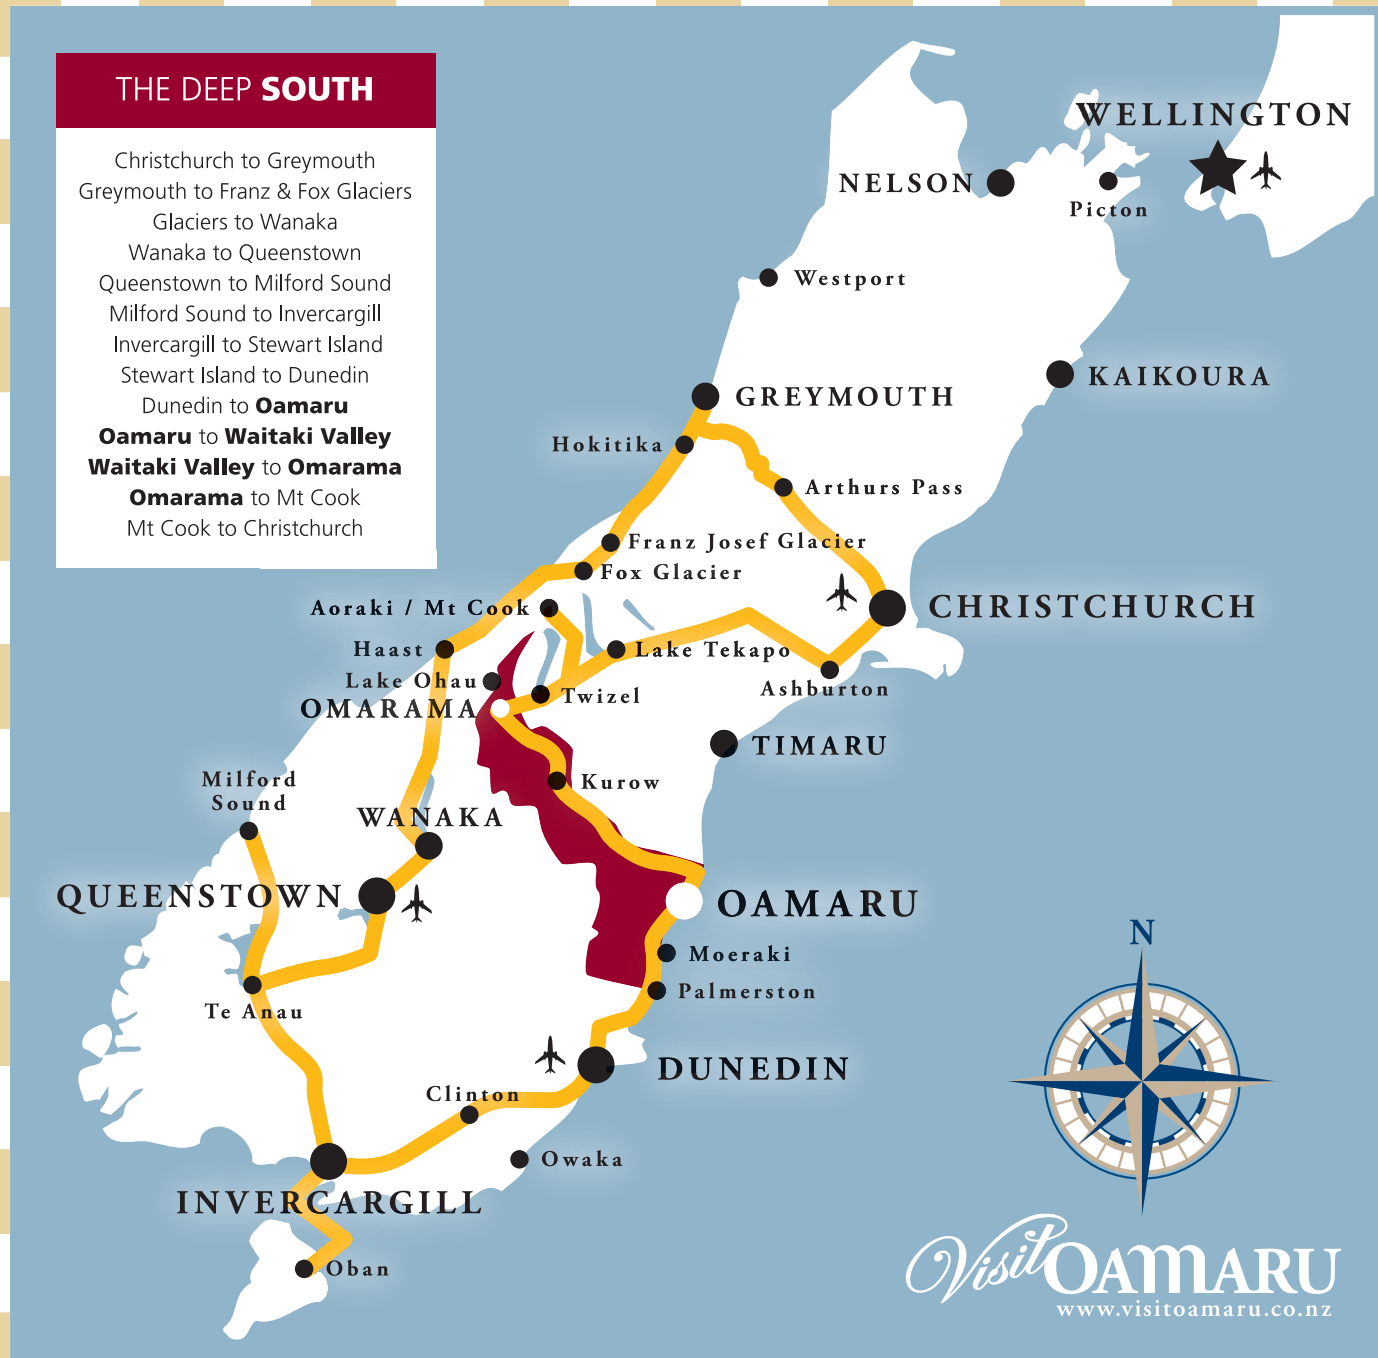

TOURING ROUTES - THE DEEP SOUTH

THE DEEP SOUTH

Christchurch to Greymouth
 Greymouth to Franz & Fox Glaciers
 Glaciers to Wanaka
 Wanaka to Queenstown
 Queenstown to Milford Sound
 Milford Sound to Invercargill
 Invercargill to Stewart Island
 Stewart Island to Dunedin
 Dunedin to **Oamaru**
Oamaru to Waitaki Valley
Waitaki Valley to Omarama
Omarama to Mt Cook
 Mt Cook to Christchurch

1 Thames Street, Oamaru 9400, New Zealand
 Tel: +64 3 434 1656 www.visitoamaru.co.nz